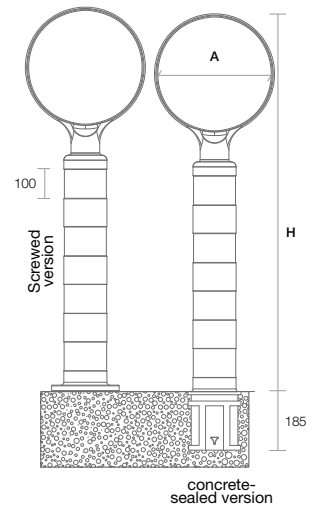

Baliza Ref

A	H
100	660
100	770
100	900
100	1050
100	1200

Finishes Please enquire (metallic, matt, glossy). Option of customization with the city's coat-of-arms. Option of applying reflective or metallic tape.

Types of Fastenings With removable socket, attached directly to the ground or using screws with a metal or chemical plug.

Compatible with $\varnothing$ 100 mm removable bollard base.

Baliza

A	H
100	660
100	770
100	900
100	1050
100	1200

Finishes Please enquire (metallic, matt, glossy). Option of customization with the city's coat-of-arms. Option of applying reflective or metallic tape.

Types of Fastenings With removable socket, attached directly to the ground or using screws with a metal or chemical plug.

Compatible with $\varnothing$ 100 mm removable bollard base.

Baliza Sign D150

A	H
400	1050*
400	1300**
400	1410**
600	1250**
600	1500**

* 3 reflective tapes
** 4 reflective tapes

Finishes Please enquire (metallic, matt, glossy). Option of customization with the city's coat-of-arms. Option of applying reflective or metallic tape.

Types of Fastenings With removable socket, attached directly to the ground or using screws with a metal or chemical plug.

Compatible with $\varnothing$ 150 mm removable bollard base.

Baliza D150 Sign 350x350

Finishes Please enquire (metallic, matt, glossy). Option of customization with the city's coat-of-arms. Option of applying reflective or metallic tape.

Types of Fastenings With removable socket, attached directly to the ground or using screws with a metal or chemical plug.

Screwed version and concrete-sealed version.
Compatible with $\varnothing$ 150 mm removable bollard base.

A	H
350	1000*
350	1250**

Dimensions in mm
* 3 reflective tapes
** 4 reflective tapes