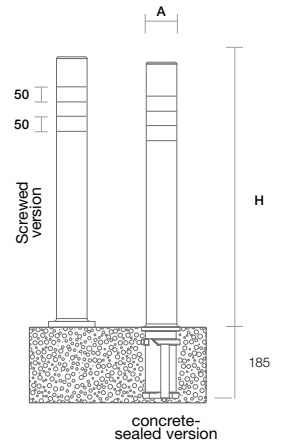

Baliza Ref

real image

A	H
100	660
100	770
100	900
100	1050
100	1200

Dimensions in mm

Finishes Please enquire (metallic, matt, glossy). Option of customization with the city's coat-of-arms. Option of applying reflective or metallic tape.

Types of Fastenings With removable socket, attached directly to the ground or using screws with a metal or chemical plug.

Compatible with \varnothing 100 mm removable bollard base.

Baliza

real image

A	H
100	660
100	770
100	900
100	1050
100	1200

Compatible with \varnothing 100 mm removable bollard base.

Baliza Sign D150

real image

A	H
400	1050*
400	1300**
400	1410**
600	1250**
600	1500**

Dimensions in mm

* 3 reflective tapes
** 4 reflective tapes

Finishes Please enquire (metallic, matt, glossy). Option of customization with the city's coat-of-arms. Option of applying reflective or metallic tape.

Screwed version and concrete-sealed version.
Compatible with \varnothing 150 mm removable bollard base.

A	H
350	1000*
350	1250**

Dimensions in mm
* 3 reflective tapes
** 4 reflective tapes