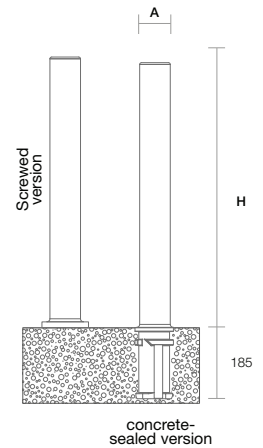

Baliza Ref

real image

A	H
100	660
100	770
100	900
100	1050
100	1200

Dimensions in mm

Finishes Please enquire (metallic, matt, glossy). Option of customization with the city's coat-of-arms. Option of applying reflective or metallic tape.

Types of Fastenings With removable socket, attached directly to the ground or using screws with a metal or chemical plug.

Compatible with \varnothing 100 mm removable bollard base.

Baliza

real image

A	H
100	660
100	770
100	900
100	1050
100	1200

Compatible with \varnothing 100 mm removable bollard base.

Baliza Sign D150

real image

A	H
400	1050*
400	1300**
400	1410**
600	1250**
600	1500**

Dimensions in mm

* 3 reflective tapes
** 4 reflective tapes

Finishes Please enquire (metallic, matt, glossy). Option of customization with the city's coat-of-arms. Option of applying reflective or metallic tape.

Screwed version and concrete-sealed version.
Compatible with \varnothing 150 mm removable bollard base.

A	H
350	1000*
350	1250**

Dimensions in mm
* 3 reflective tapes
** 4 reflective tapes