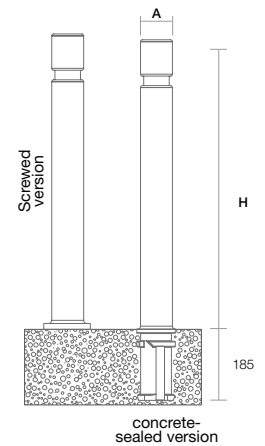

## Gorge

A	H
100	800
100	900
100	1050
100	1200

Dimensions in mm

**Finishes** Please enquire (metallic, matt, glossy). Option of customization with the city's coat-of-arms. Option of applying reflective or metallic tape.

**Types of Fastenings** With removable socket, attached directly to the ground or using screws with a metal or chemical plug.

Compatible with  $\varnothing$  100 mm removable bollard base.

## Gorge D80

A	H
80	800
80	900
80	1050
80	1100
80	1200

Dimensions in mm

**Finishes** Please enquire (metallic, matt, glossy). Option of customization with the city's coat-of-arms. Option of applying reflective or metallic tape.